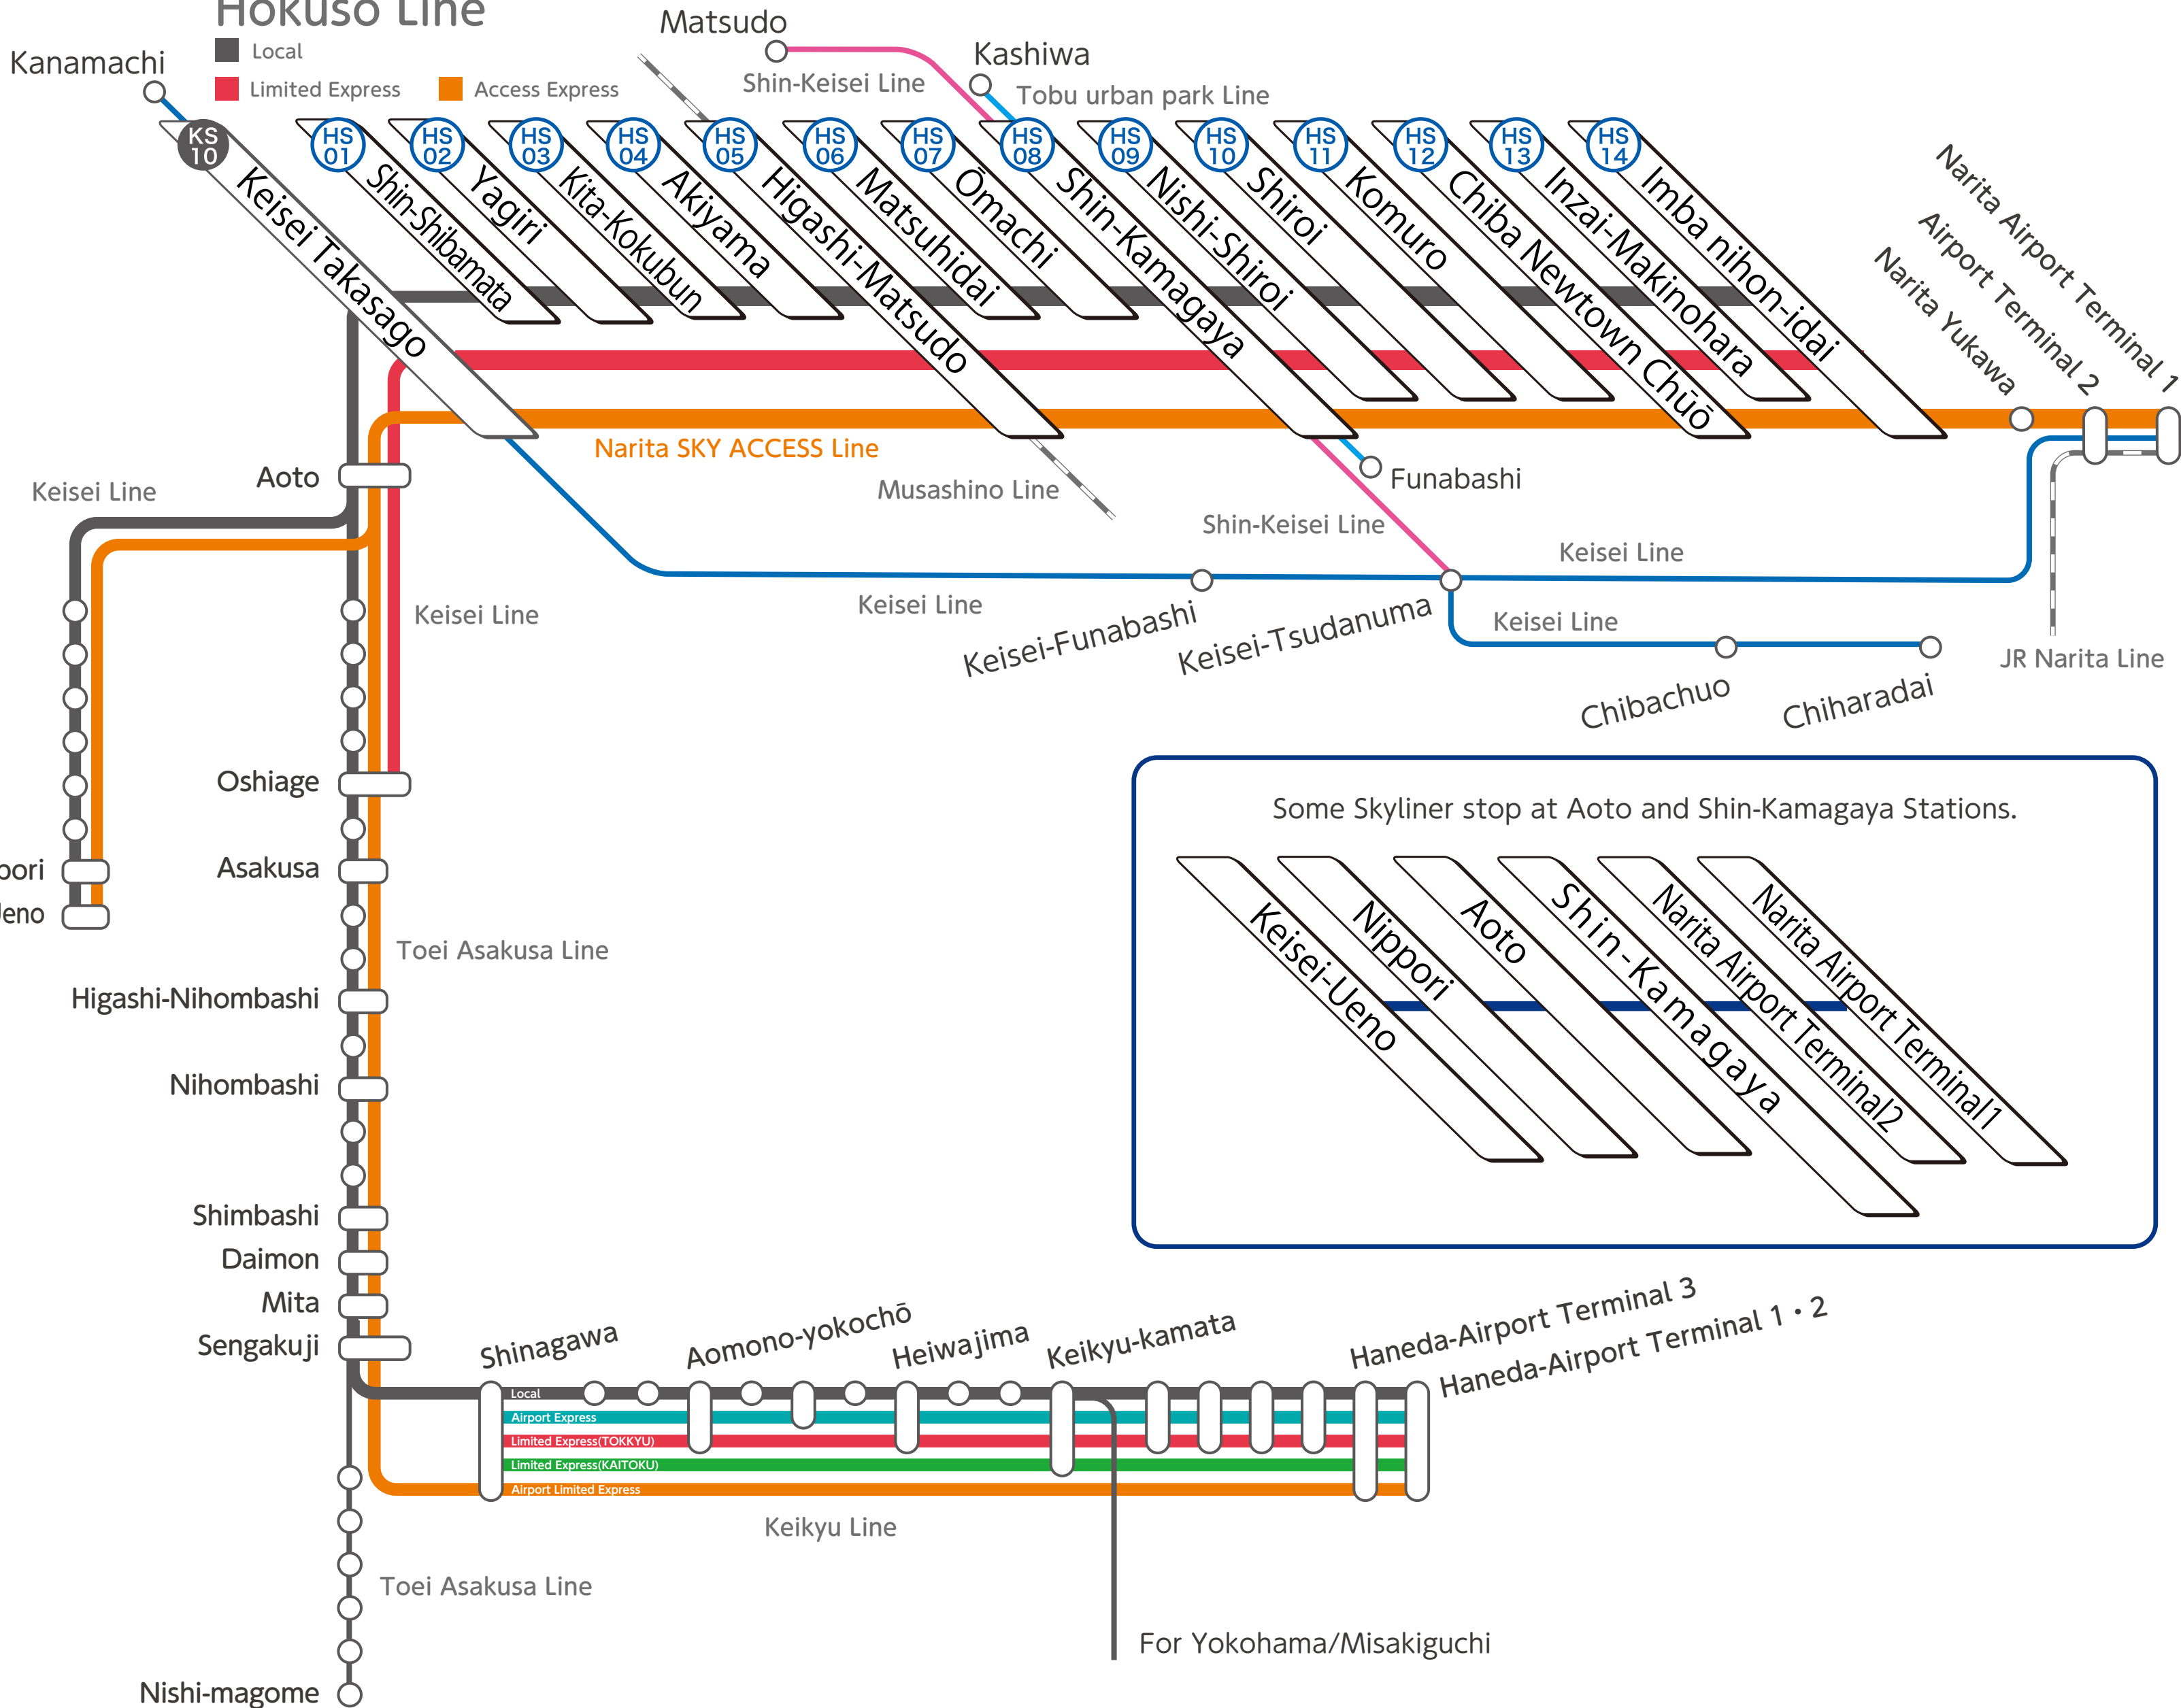

Hokuso Line

- Local
- Limited Express
- Access Express

Some Skyliner stop at Aoto and Shin-Kamagaya Stations.

For Yokohama/Misakiguchi