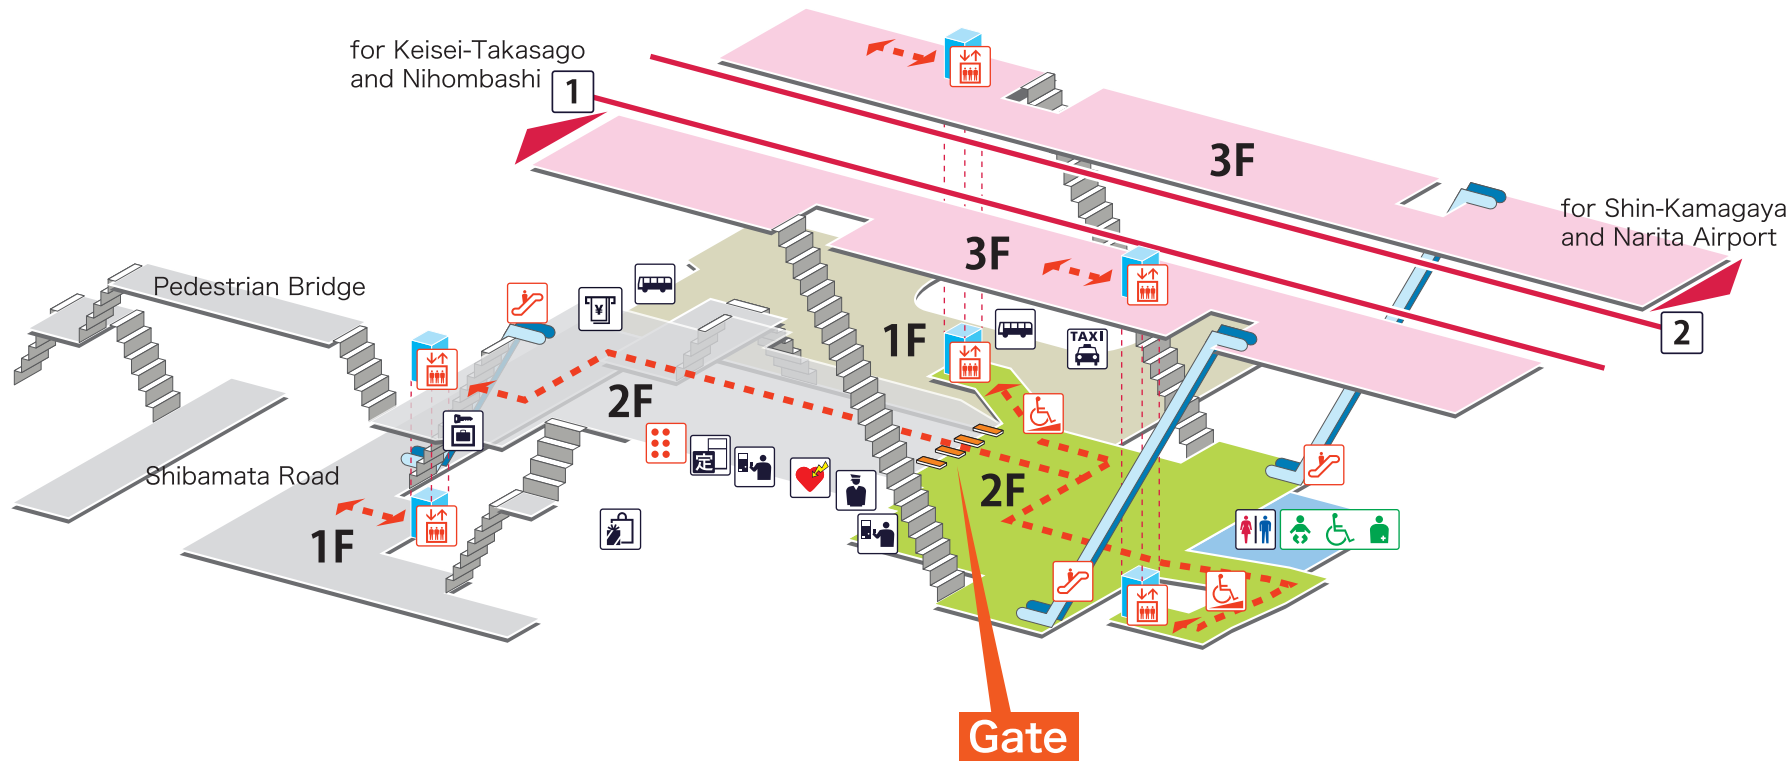

# Shin-Shibamata 新柴又 しんしばまた

- 1 for Keisei-Takasago and Nihombashi
- 2 for Shin-Kamagaya and Narita Airport

## Legend

- Station Office
- Ticket Vending Machines/  
Fare Adjustment Machine
- Commuter Pass  
Vending Machine
- Elevator
- Escalator
- Slope
- Tactile Guide Map
- Restroom
- Baby Seat
- Wheelchair-accessible Restroom
- Ostomate
- Shop
- AED  
(Automated External Defibrillator)
- Coin Lockers
- Bus Stop
- Taxi Stand
- ATM

- Platform
- Inside the Gate
- Outside the Gate
- Rotary
- Barrier-Free Route