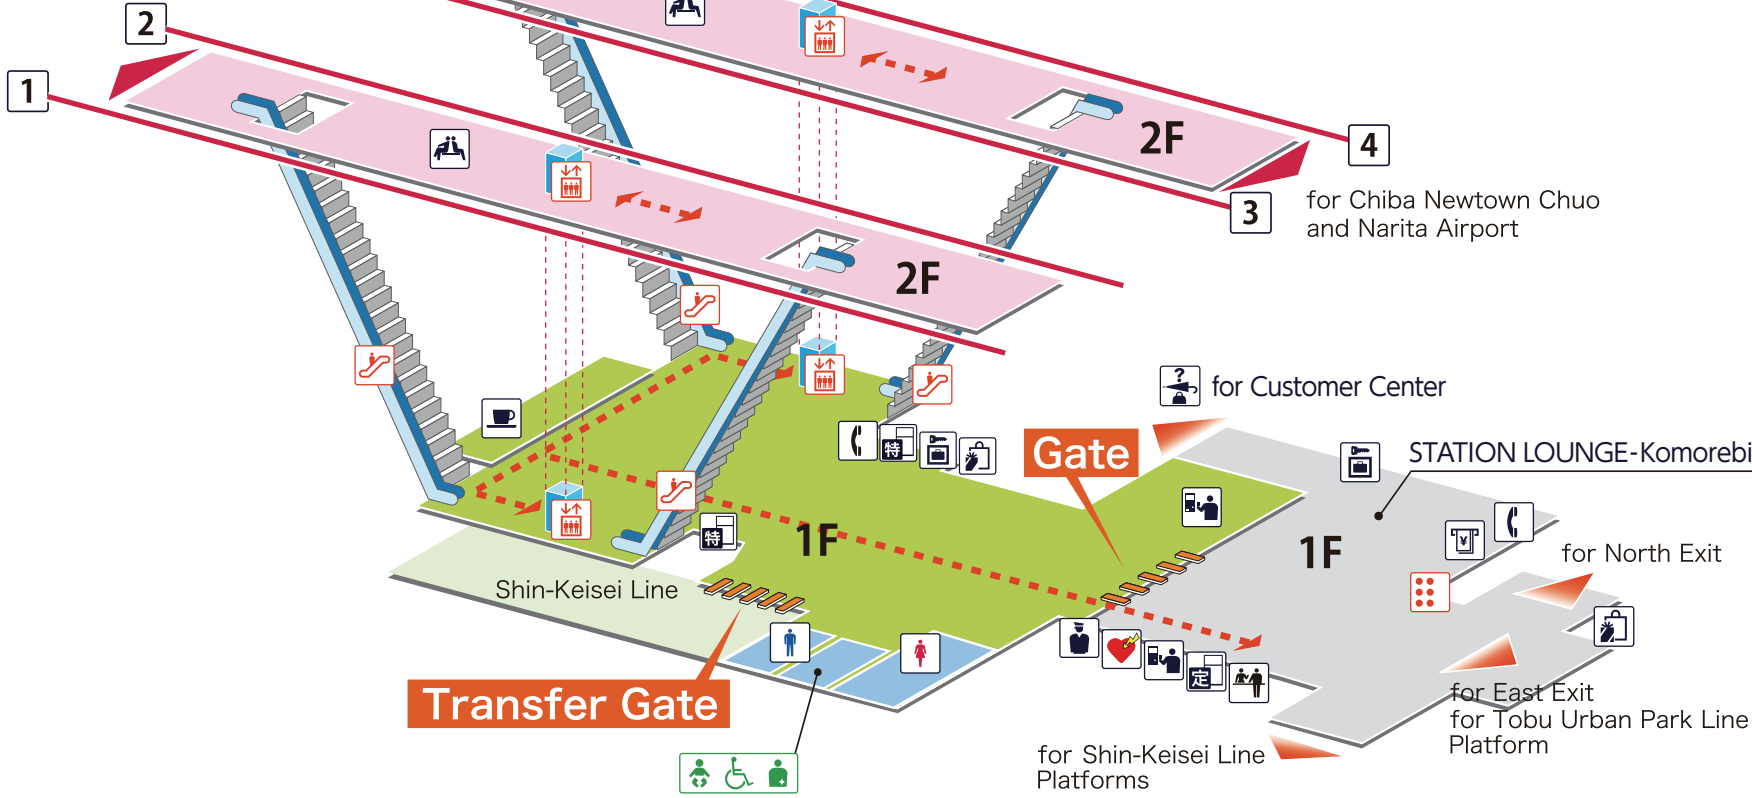

# Shin-Kamagaya 新鎌ヶ谷 しんかまがや

1 2 for Keisei-Takasago and Nihombashi  
 3 4 for Chiba Newtown Chuo and Narita Airport

for Keisei-Takasago and Nihombashi

## Legend

- Station Office
- Ticket Vending Machine
- Fare Adjustment Machi
- Commuting Pass Ticket Office
- Commuter Pass Vending Machine
- Vending Machine for Limited Express Ticket
- Elevator
- Escalator
- Tactile Guide Map
- Restroom
- Baby Seat
- Wheelchair-accessible Restroom
- Ostomate
- Café
- Shop
- Waiting Room
- Public Phone
- AED (Automated External Defibrillator)
- ATM
- Coin Lockers
- Bus Stop
- Taxi Stand
- Customer Center

- Platform
- Inside the Gate
- Outside the Gate
- Rotary
- Barrier-Free Route