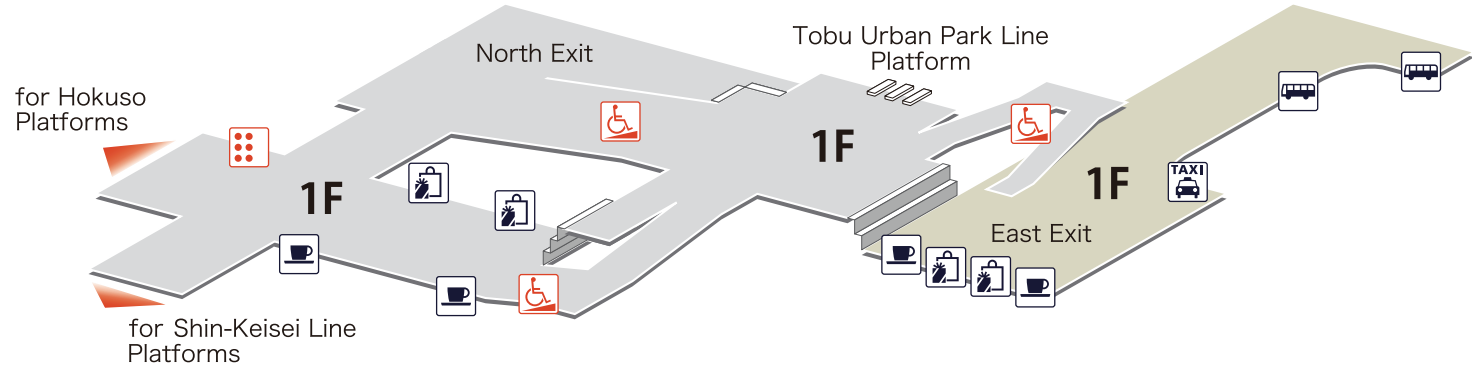

# Shin-Kamagaya 新鎌ヶ谷 しんかまがや

1 2 for Keisei-Takasago and Nihombashi  
 3 4 for Chiba Newtown Chuo and Narita Airport

for Keisei-Takasago and Nihombashi

## Legend

- Station Office
- Ticket Vending Machine
- Fare Adjustment Machi
- Commuting Pass Ticket Office
- Commuter Pass Vending Machine
- Vending Machine for Limited Express Ticket
- Elevator
- Escalator
- Tactile Guide Map
- Restroom
- Baby Seat
- Wheelchair-accessible Restroom
- Ostomate
- Café
- Shop
- Waiting Room
- Public Phone
- AED (Automated External Defibrillator)
- ATM
- Coin Lockers
- Bus Stop
- Taxi Stand
- Customer Center

- Platform
- Inside the Gate
- Outside the Gate
- Rotary
- Barrier-Free Route