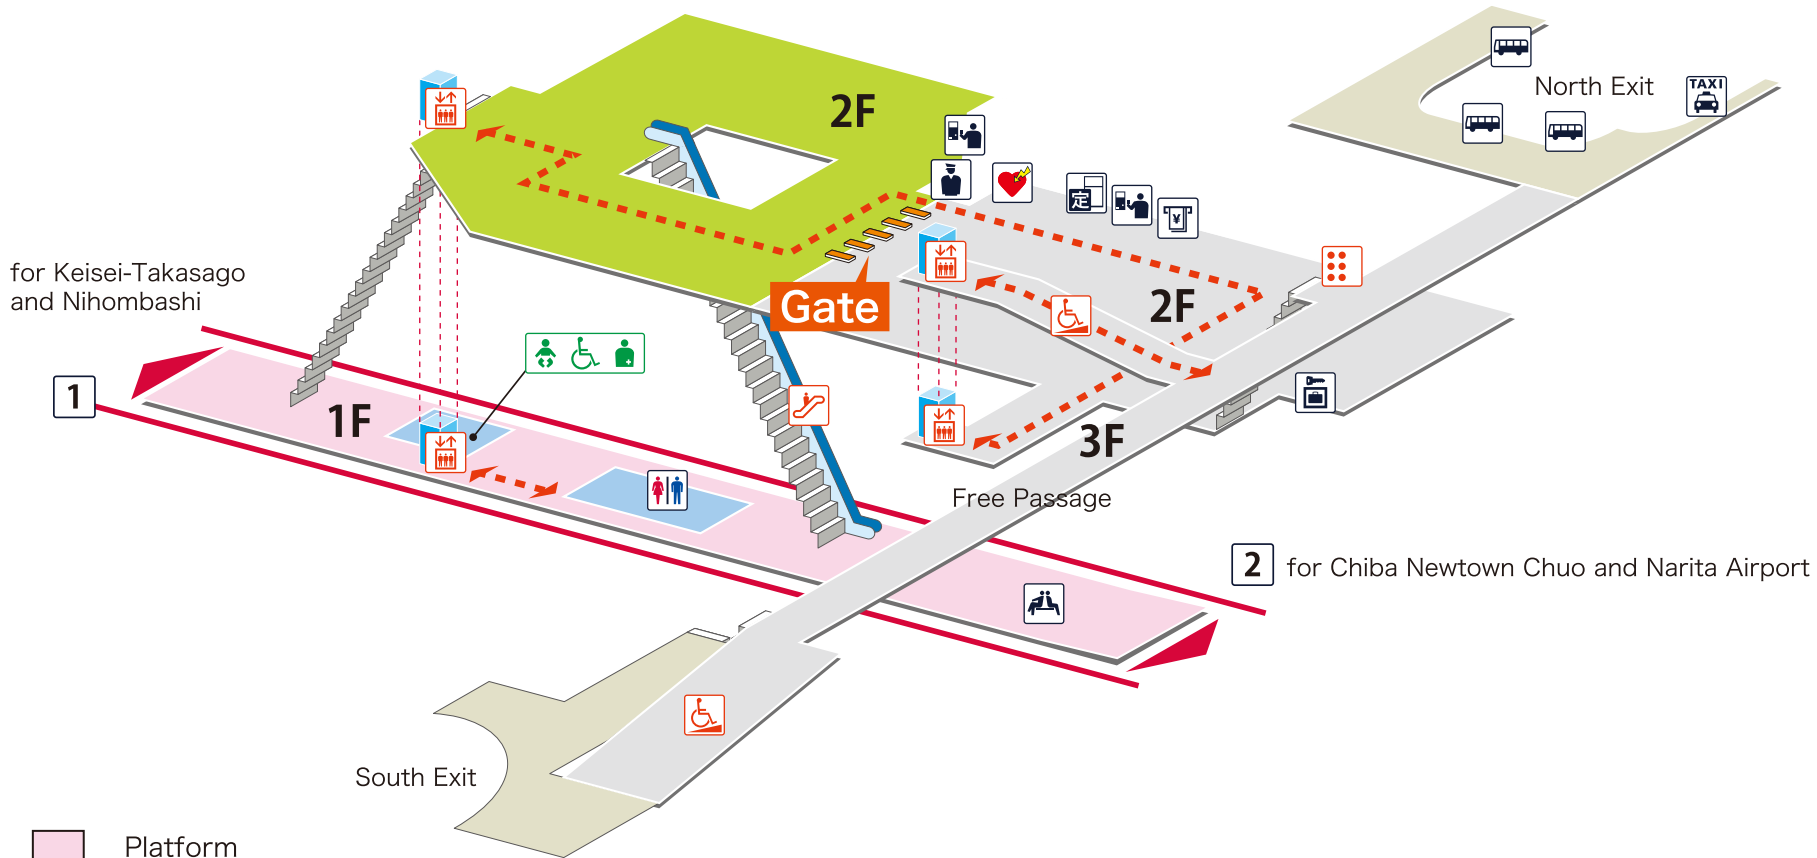

Nishi-Shiroi 西白井 にししろい

- 1** for Keisei-Takasago and Nihombashi
- 2** for Chiba Newtown Chuo and Narita Airport

Legend

- Station Office
- Ticket Vending Machines/
Fare Adjustment Machine
- Commuter Pass
Vending Machine
- Elevator
- Escalator
- Slope
- Tactile Guide Map
- Restroom
- Baby Seat
- Wheelchair-accessible Restroom
- Ostomate
- Waiting Room
- AED
(Automated External Defibrillator)
- Coin Lockers
- Bus Stop
- Taxi Stand
- ATM

- Platform
- Inside the Gate
- Outside the Gate
- Rotary
- Barrier-Free Route