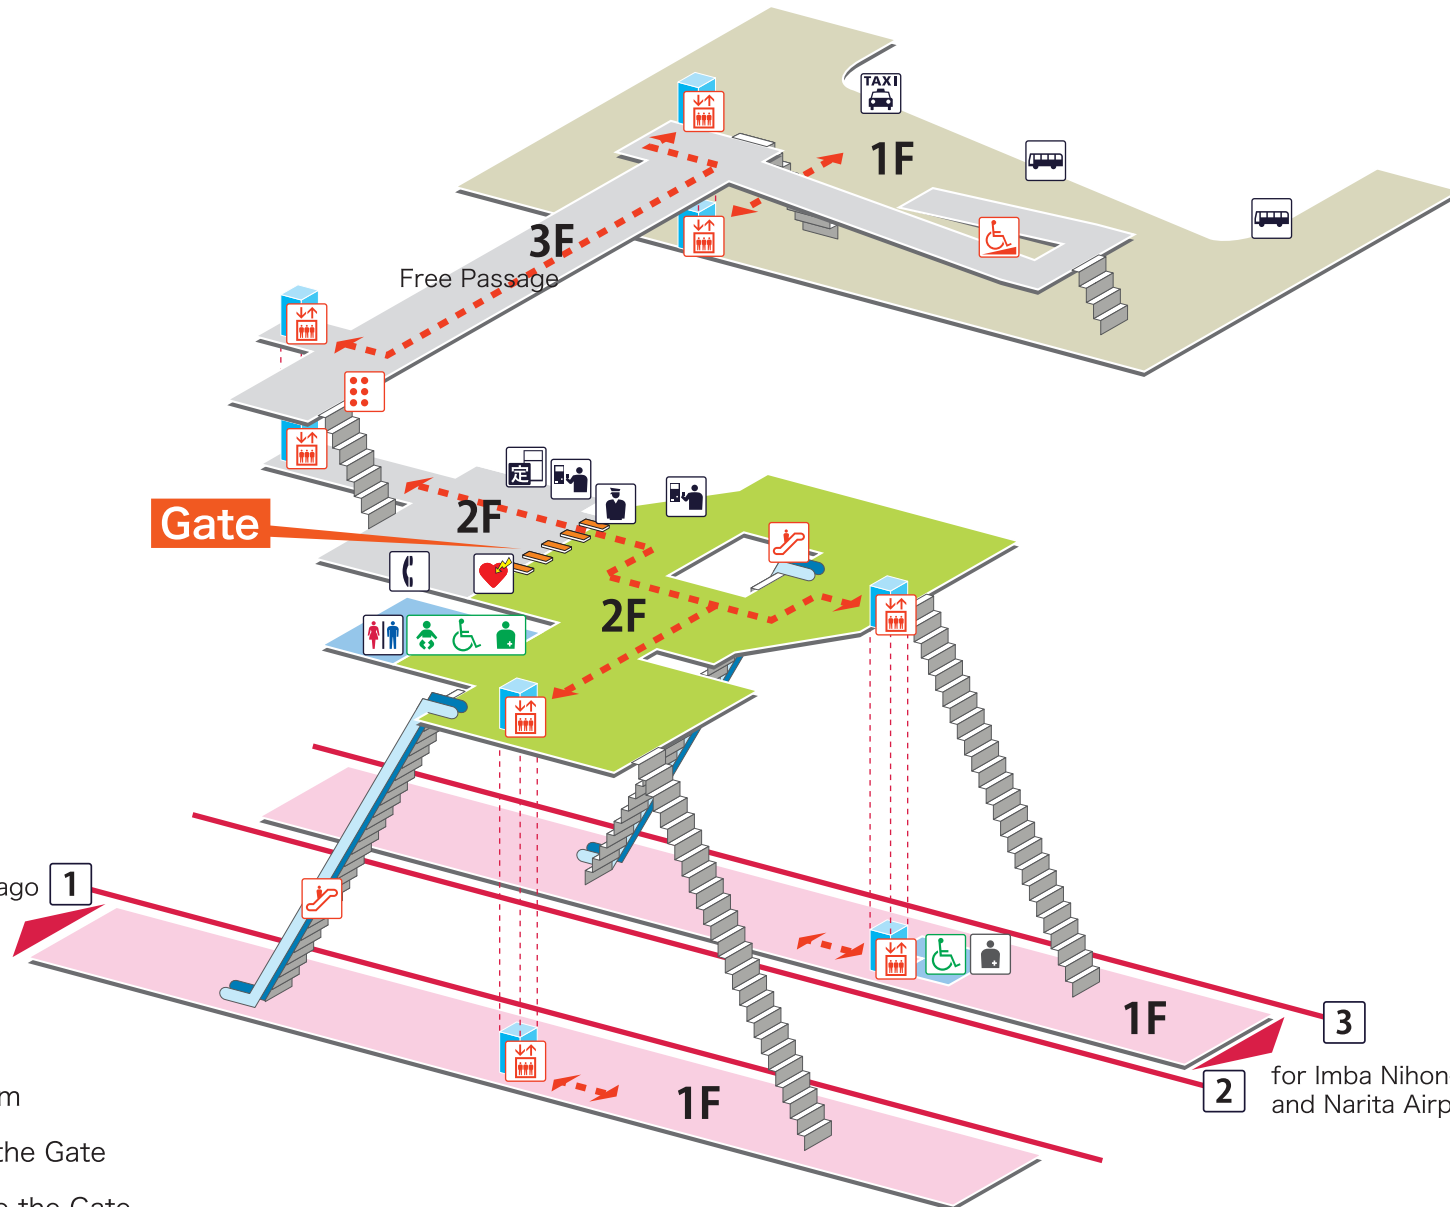

1 for Keisei-Takasago and Nihombashi
 2 3 for Imba Nihon-Idai and Narita Airport

for Keisei-Takasago
and Nihombashi

1

3

2

for Imba Nihon-Idai
and Narita Airport

- Platform
- Inside the Gate
- Outside the Gate
- Rotary

←- - - -> Barrier-Free Route

Legend

- Station Office
- Ticket Vending Machines/
Fare Adjustment Machine
- Commuter Pass
Vending Machine
- Elevator
- Escalator
- Slope
- Tactile Guide Map
- Restroom
- Baby Seat
- Wheelchair-accessible Restroom
- Ostomate
- Ostomate(Simplified)
- Public Phone
- AED
(Automated External Defibrillator)
- Bus Stop
- Taxi Stand