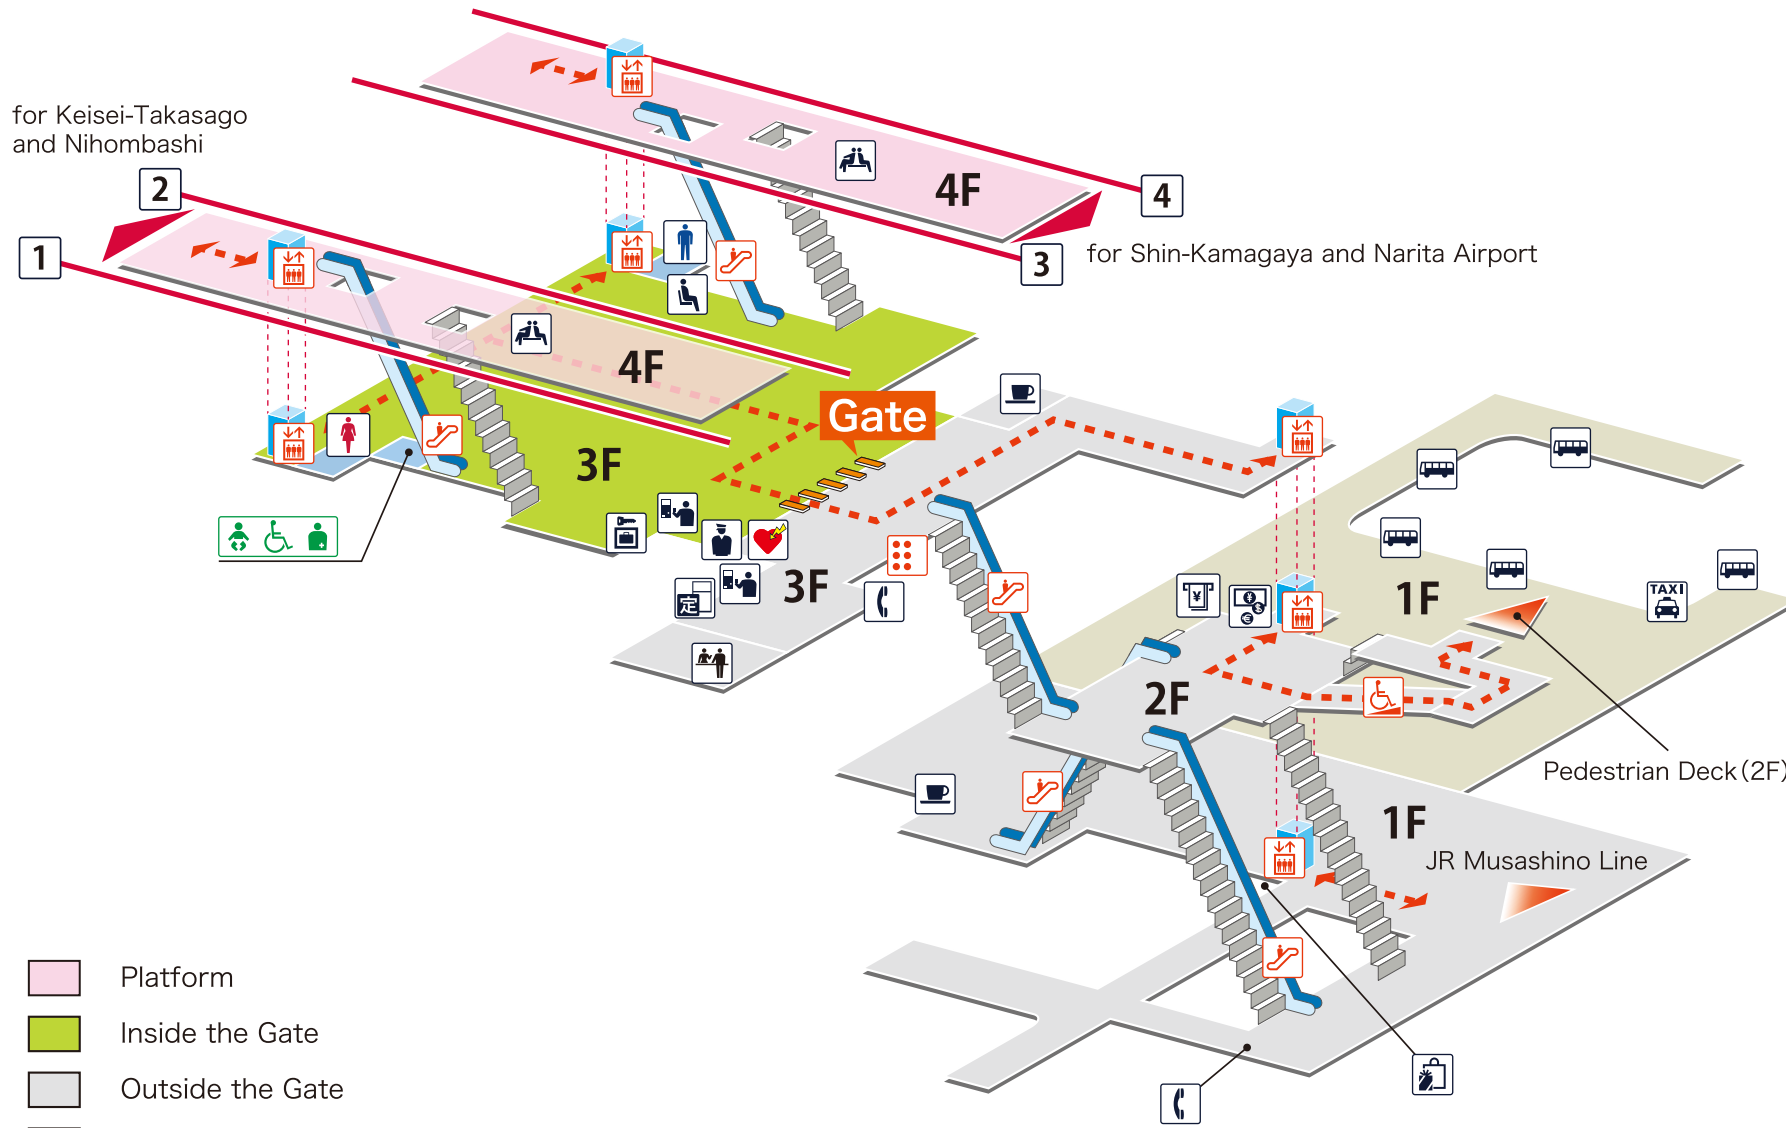

Higashi-Matsudo 東松戸 ひがしまつど

1 2 for Keisei-Takasago and Nihombashi
 3 4 for Shin-Kamagaya and Narita Airport

Legend

- Station Office
- Ticket Vending Machines/Fare Adjustment Machine
- Commuting Pass Ticket Office
- Commuter Pass Vending Machine
- Elevator
- Escalator
- Slope
- Tactile Guide Map
- Restroom
- Baby Seat
- Wheelchair-accessible Restroom
- Ostomate
- Café
- Shop
- Waiting Room
- Meeting Point
- Public Phone
- AED (Automated External Defibrillator)
- Coin Lockers
- Bus Stop
- Taxi Stand
- Currency Exchange Machine

- Platform
- Inside the Gate
- Outside the Gate
- Rotary
- Barrier-Free Route