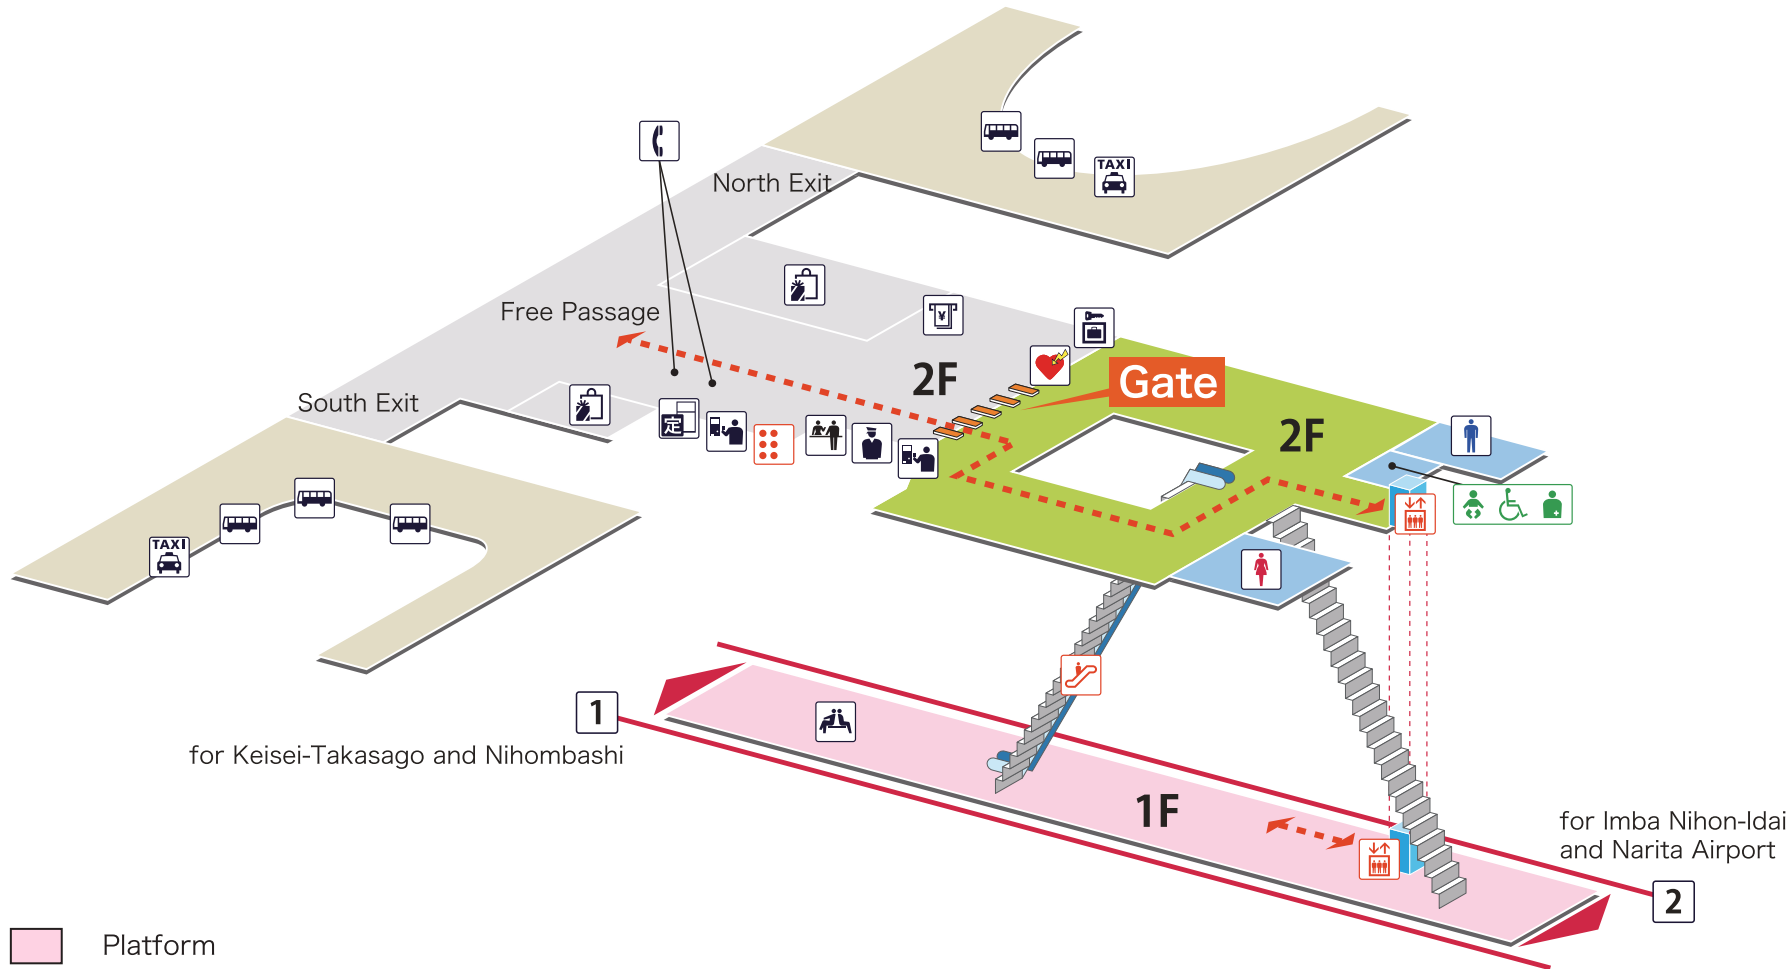

Chiba Newtown Chuo 千葉ニュータウン中央 ちばにゅーたうんちゅうおう

- 1** for Keisei-Takasago and Nihombashi
- 2** for Imba Nihon-Idai and Narita Airport

Legend

- Station Office
- Ticket Vending Machines/
Fare Adjustment Machine
- Commuting Pass
Ticket Office
- Commuter Pass
Vending Machine
- Elevator
- Escalator
- Tactile Guide Map
- Restroom
- Baby Seat
- Wheelchair-accessible Restroom
- Ostomate
- Shop
- Waiting Room
- Public Phone
- AED
(Automated External Defibrillator)
- ATM
- Coin Lockers
- Bus Stop
- Taxi Stand

- Platform
- Inside the Gate
- Outside the Gate
- Rotary
- Barrier-Free Route